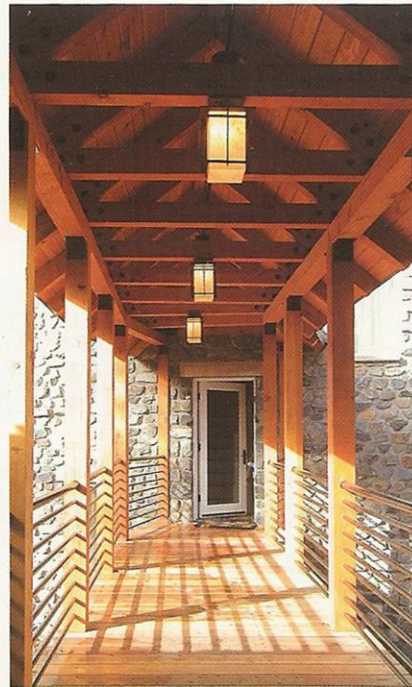

# LUXE

THE COLORADO HOME REDEFINED™

*Box* inc.  
BOXWELL CONSTRUCTION CO.  
970.726.8555

 **Steffen**  
DESIGN CONSULTING  
970.726.6960

HOME IN WINTER PARK  
ARCHITECT: LAWRENCE & GOMEZ  
PHOTOS: EMILY MINTON REDFIELD